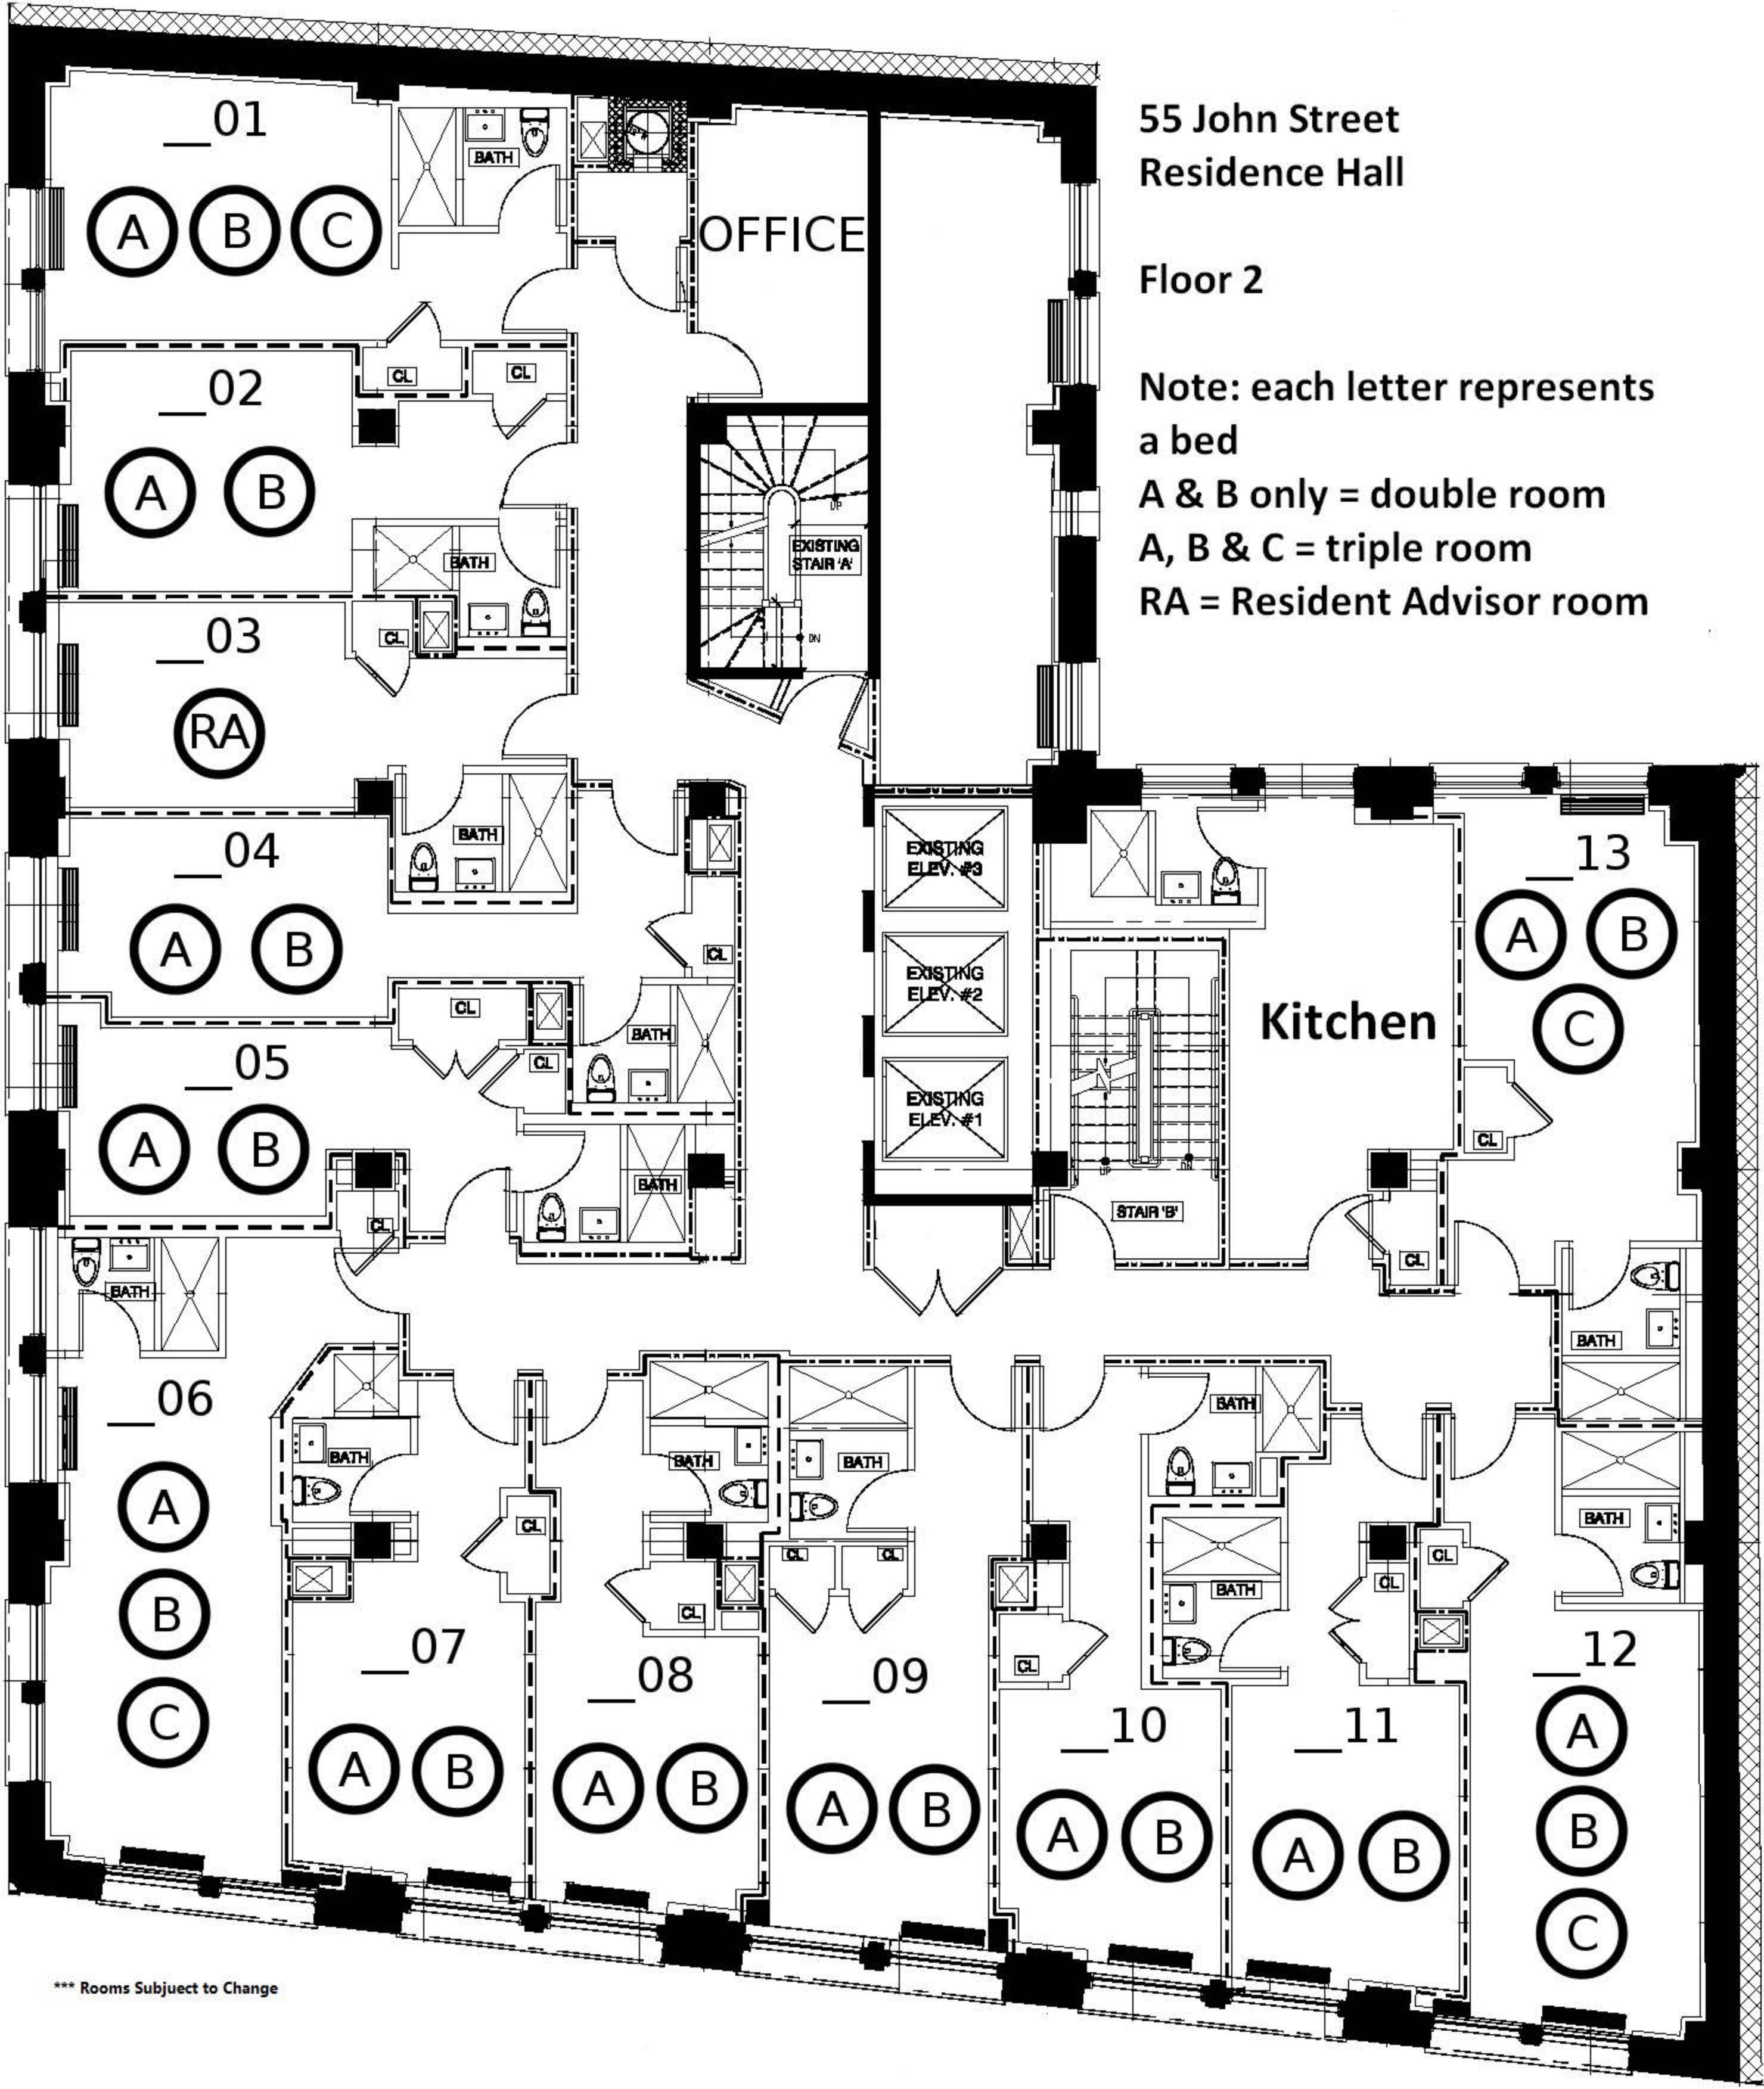

55 John Street
Residence Hall

Floor 2

Note: each letter represents
a bed
A & B only = double room
A, B & C = triple room
RA = Resident Advisor room

*** Rooms Subject to Change

55 John Street
Residence Hall

Floors 3 through 16
(no 13th floor in 55 John)

Note: each letter represents a bed

A & B only = double room

A, B & C = triple room

RA = Resident Advisor room

*** Rooms Subject to Change

55 John Street
Residence Hall

Floor 17

Note: each letter
represents a bed
A & B only = double room
A, B & C = triple room
RA = Resident Advisor room

*** Rooms Subject to Change