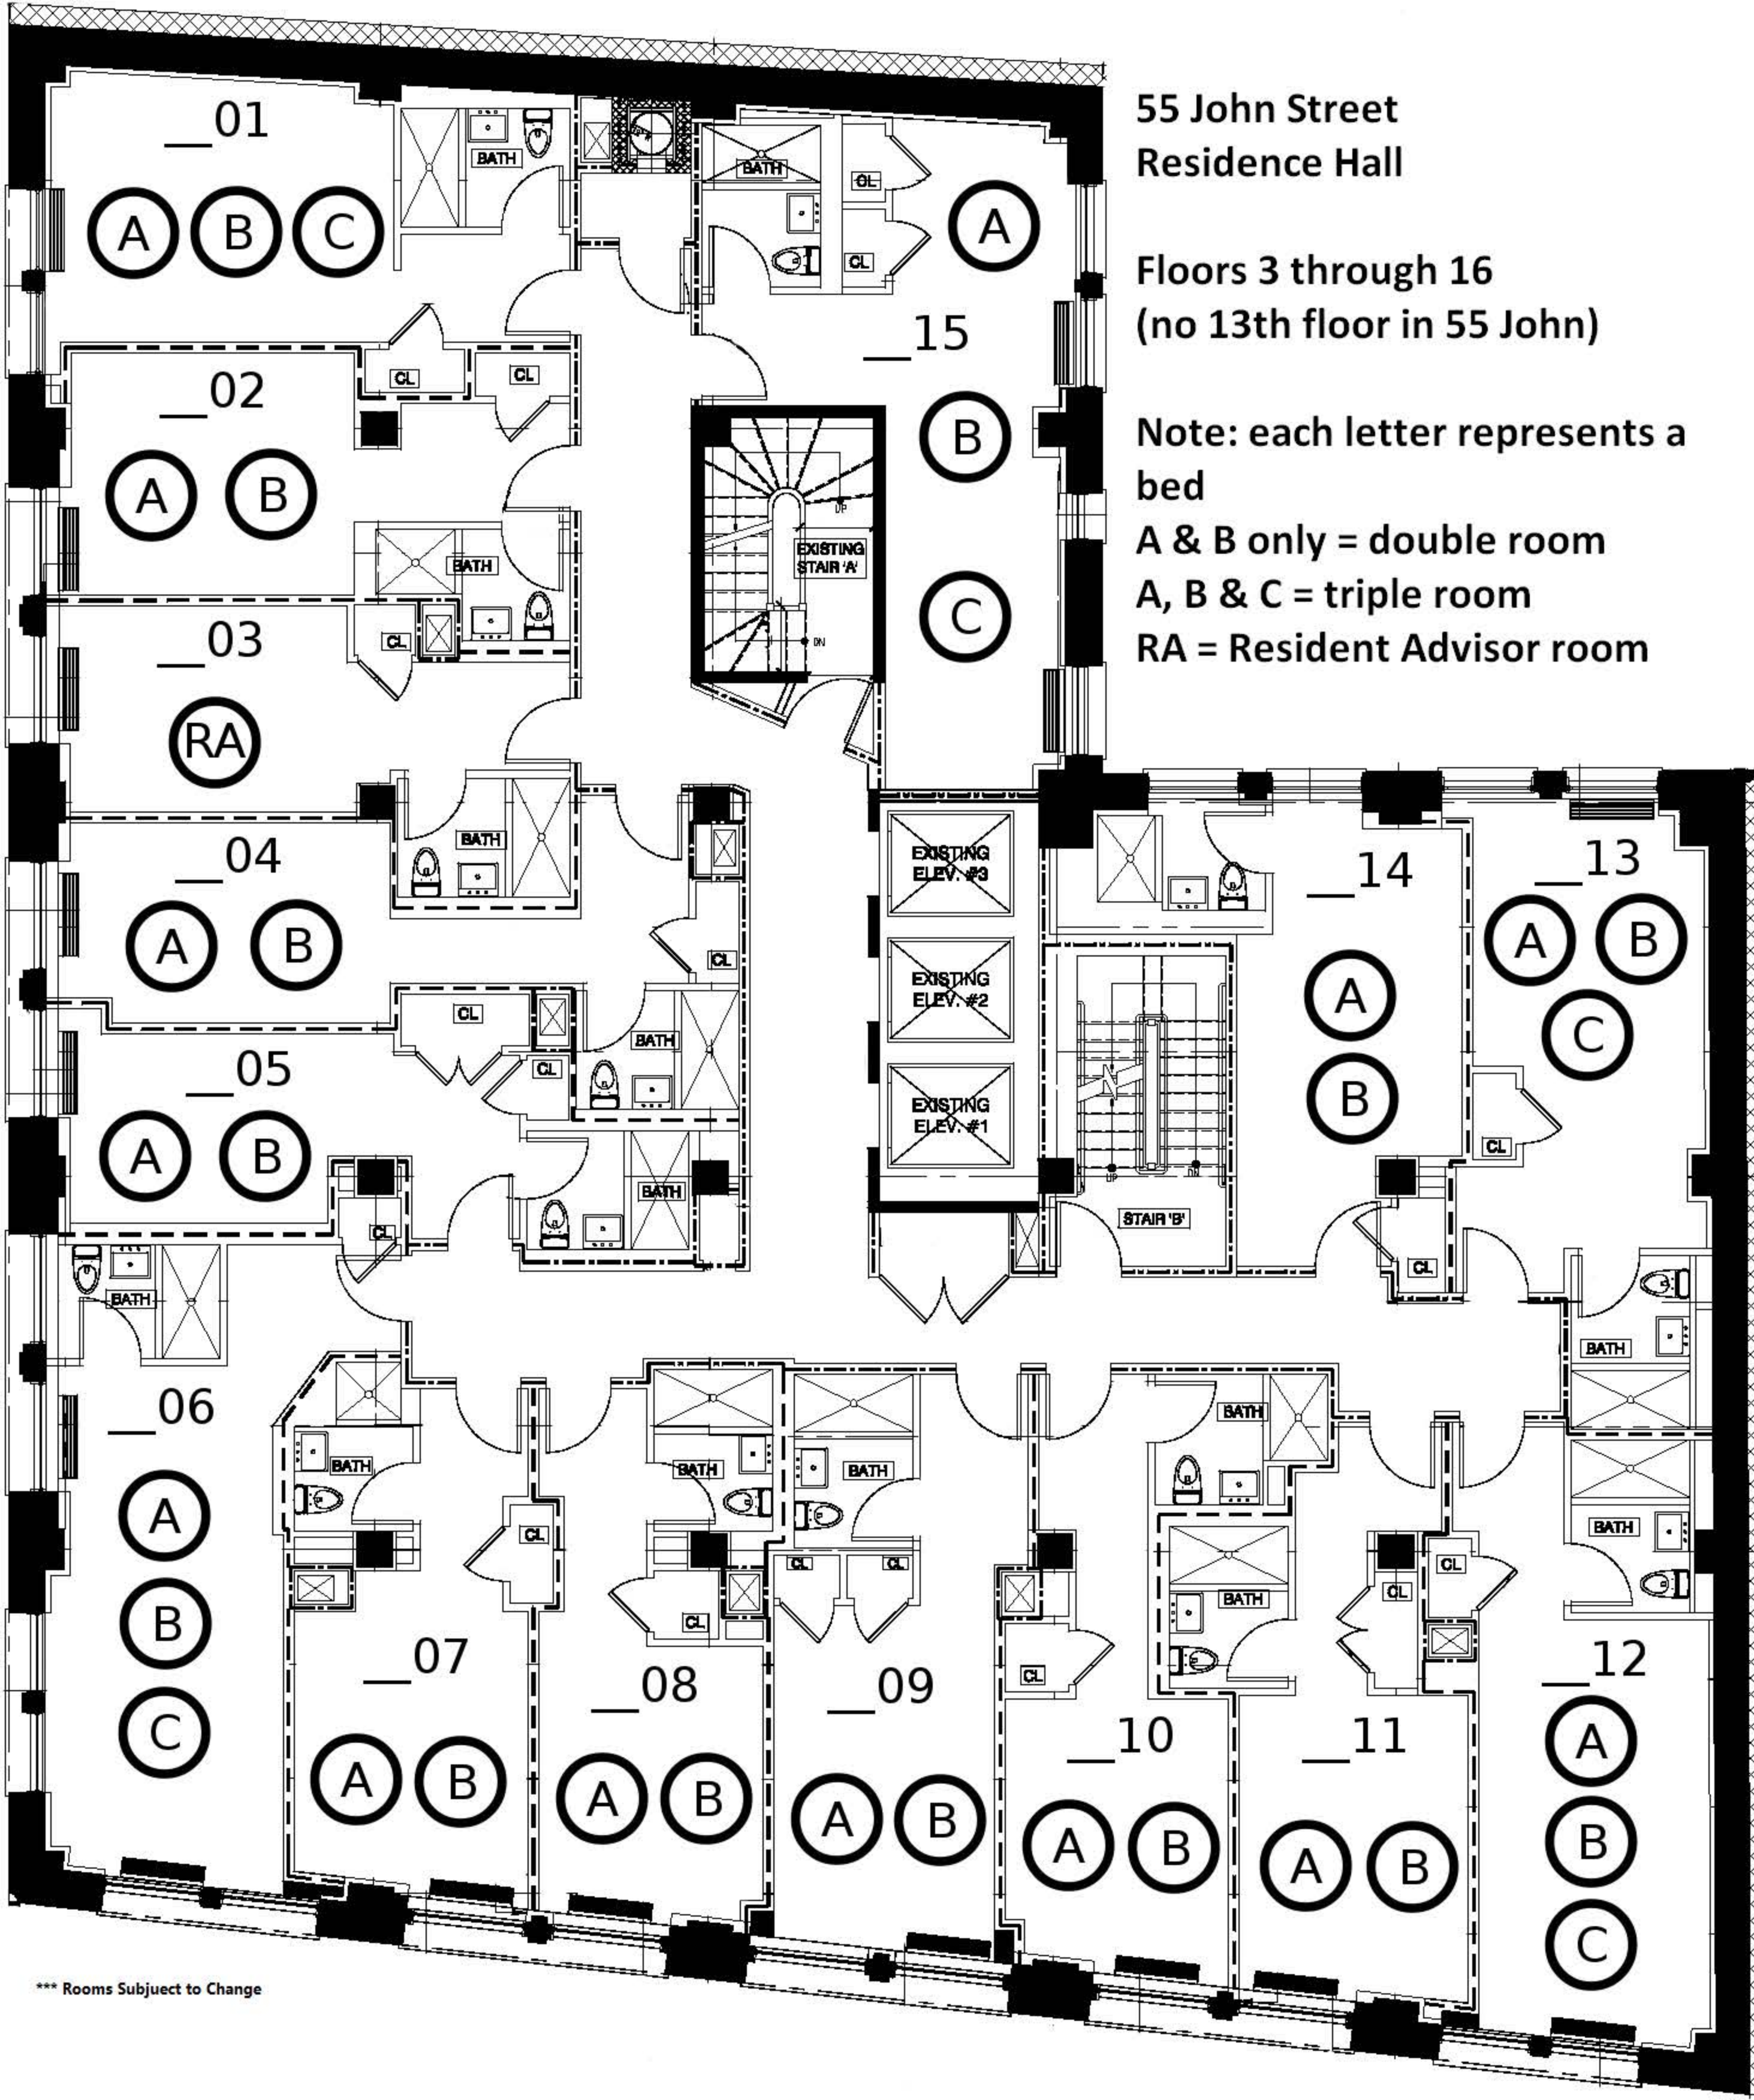

55 John Street
Residence Hall

Floor 2

Note: each letter represents
a bed
A & B only = double room
A, B & C = triple room
RA = Resident Advisor room

*** Rooms Subject to Change

55 John Street
Residence Hall

Floors 3 through 16
(no 13th floor in 55 John)

Note: each letter represents a bed

A & B only = double room

A, B & C = triple room

RA = Resident Advisor room

*** Rooms Subject to Change

55 John Street
Residence Hall

Floor 17

Note: each letter
represents a bed
A & B only = double room
A, B & C = triple room
RA = Resident Advisor room

*** Rooms Subject to Change