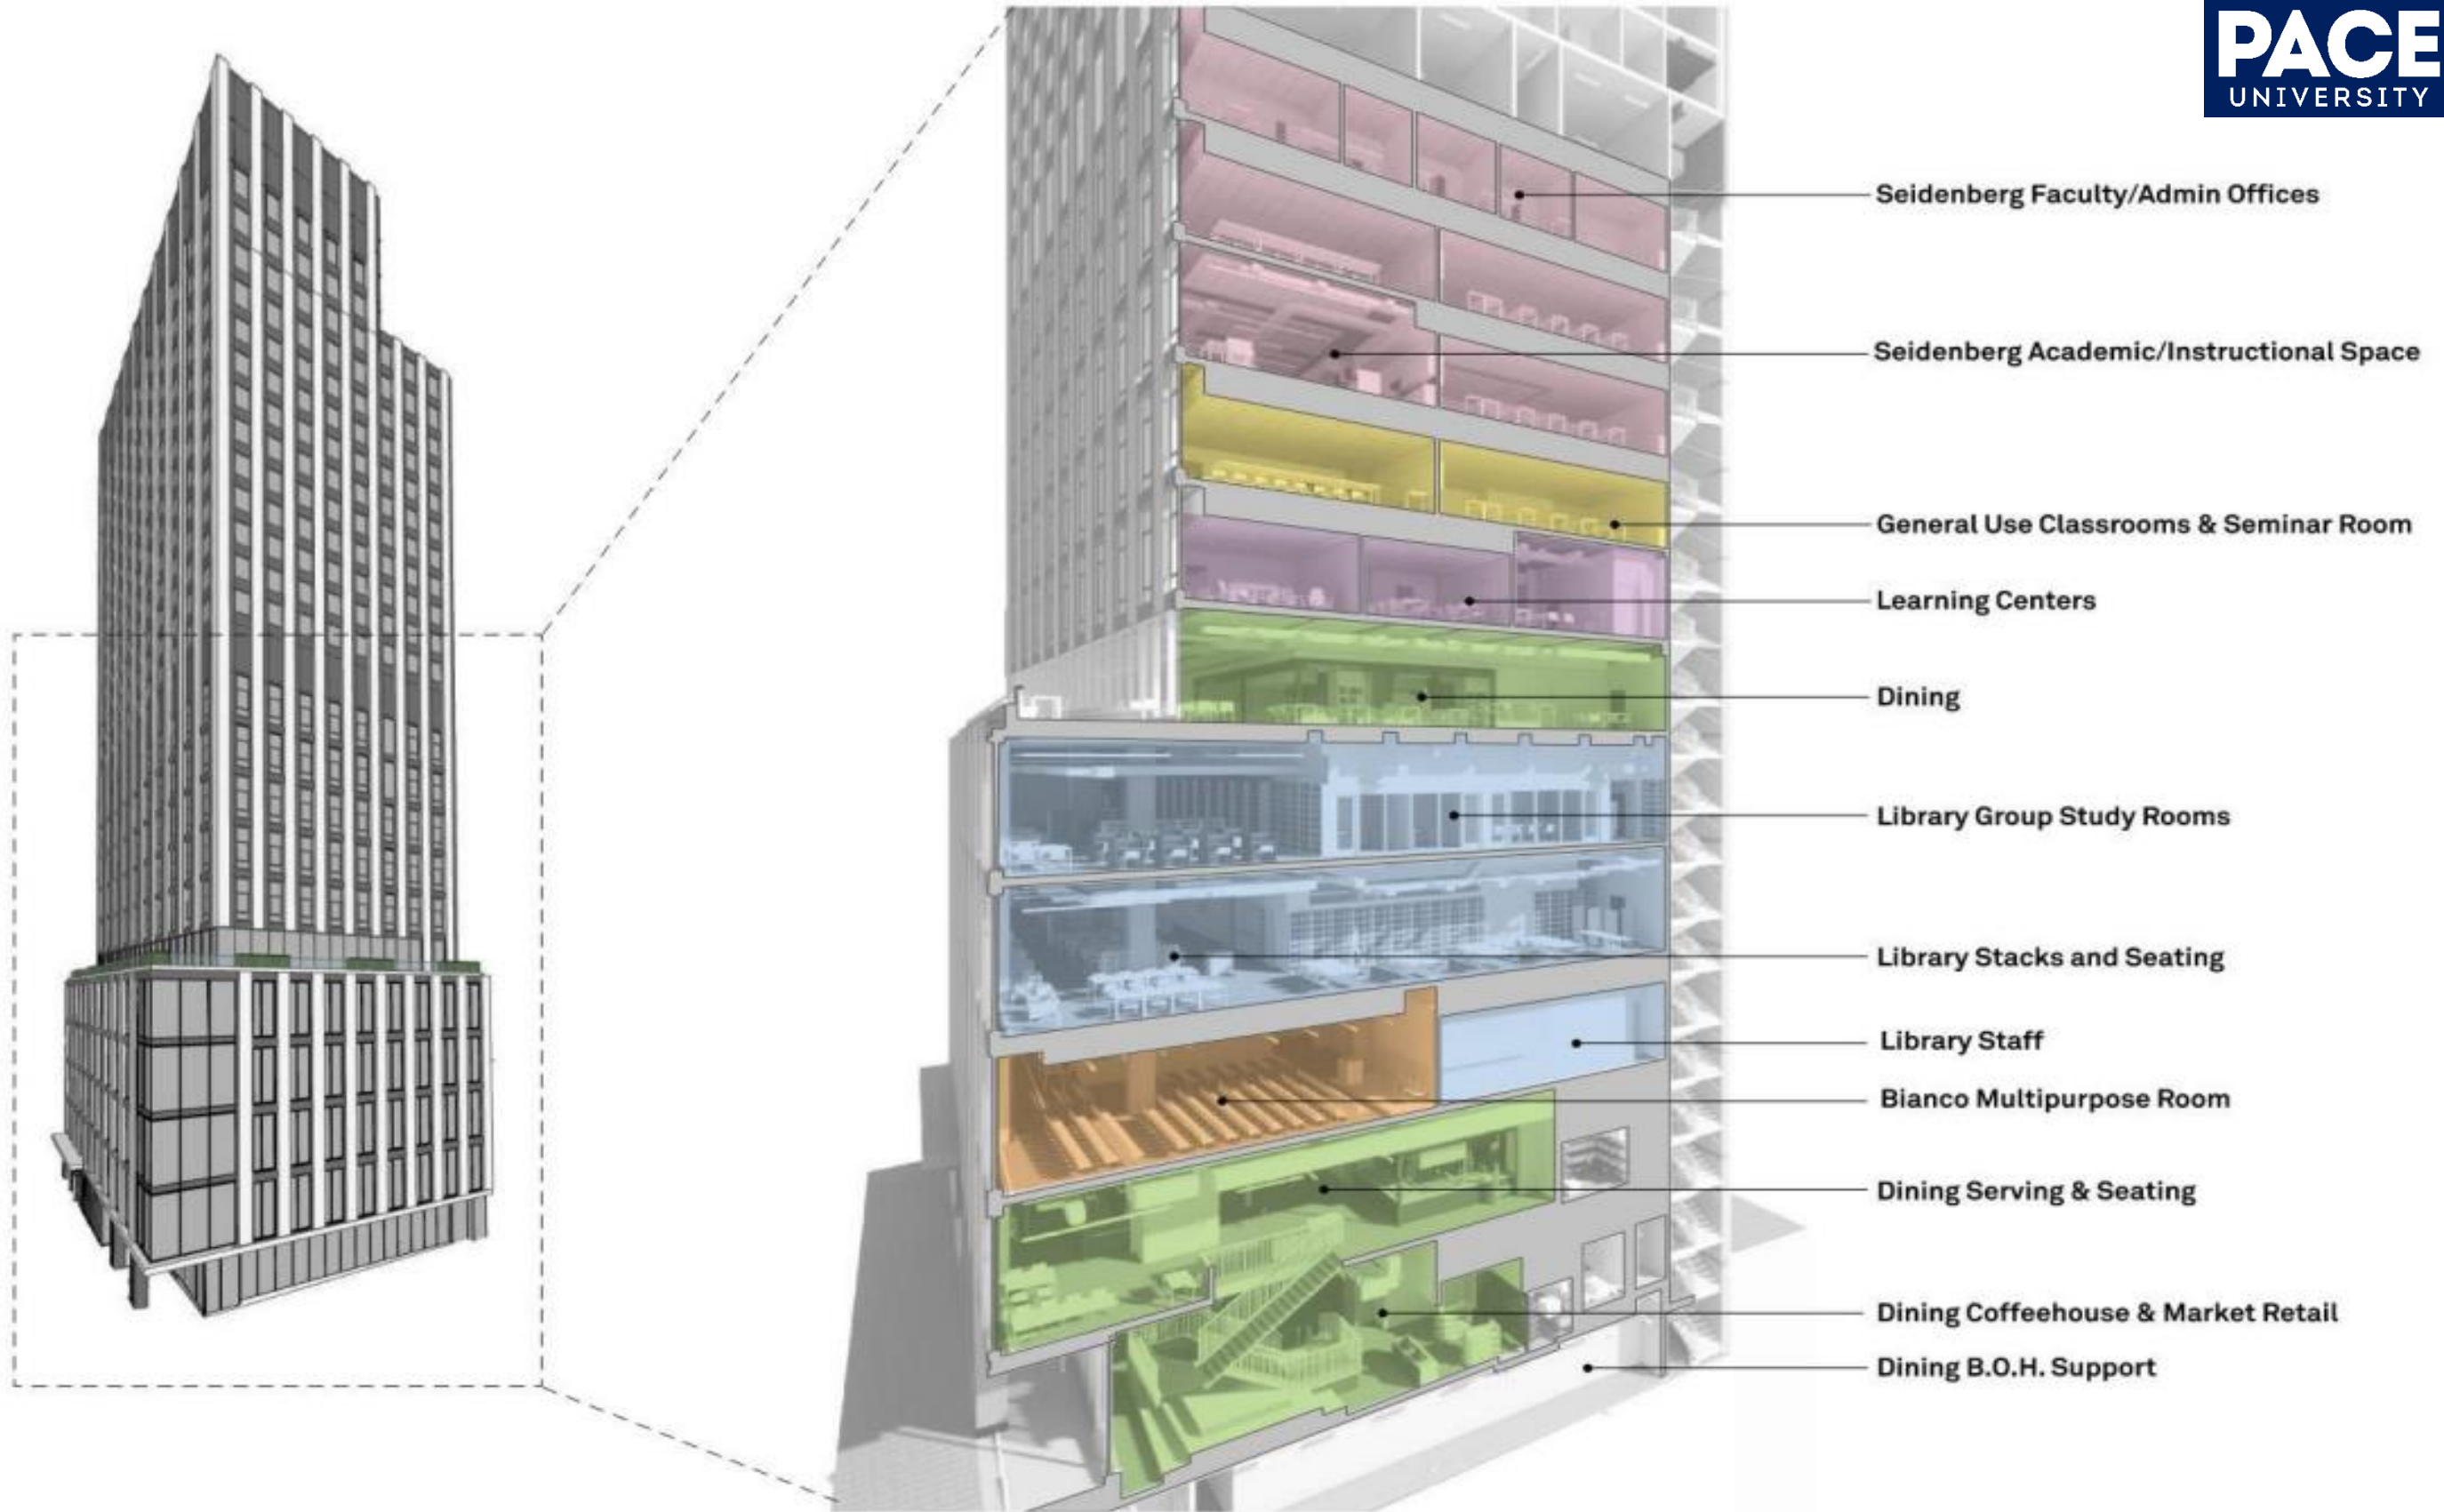

15 Beekman

A new 26-story mixed use vertical learning hub on the corner of Beekman and Nassau streets.

It will be new state-of-the-art addition to Pace's Lower Manhattan campus and home to classrooms, student life spaces, the campus cafeteria, student residences, administrative offices, faculty offices, Pace's primary NYC campus library, the Learning Commons, and the Seidenberg School of Computer Science and Information Systems.

Student Life Highlights

- Three distinct dining areas
- Full-service cooking and prep kitchen
- New Downtown Manhattan Central Library and study rooms
- New Bianco Multipurpose Room for events, conferences and special presentations
- Seidenberg instructional space and faculty offices
- The Learning Commons

LEGEND

- GENERAL USE CLASSROOM
- SEIDENBERG
- LEARNING CENTERS
- LIBRARY
- BIANCO ROOM
- DINING

Main Entrance and Lobby Interior

Dining- 2nd and 6th Floors

Bianco Room and Lobby – 3rd Floor

Library- 4th and 5th Floors

Learning Commons and Learning Commons Classroom

Seidenberg School of CSIS Student Collaboration Space and Robotics Lab – 8th Floor

Residence Hall Highlights

- Primarily New Student Housing
- 73K sq feet
- 484 beds
- 12 Floors
- Suite style residence with private bathrooms per suite
- Residential Life Staff Offices
- Fitness Room
- Meeting Rooms and Common Dining spaces