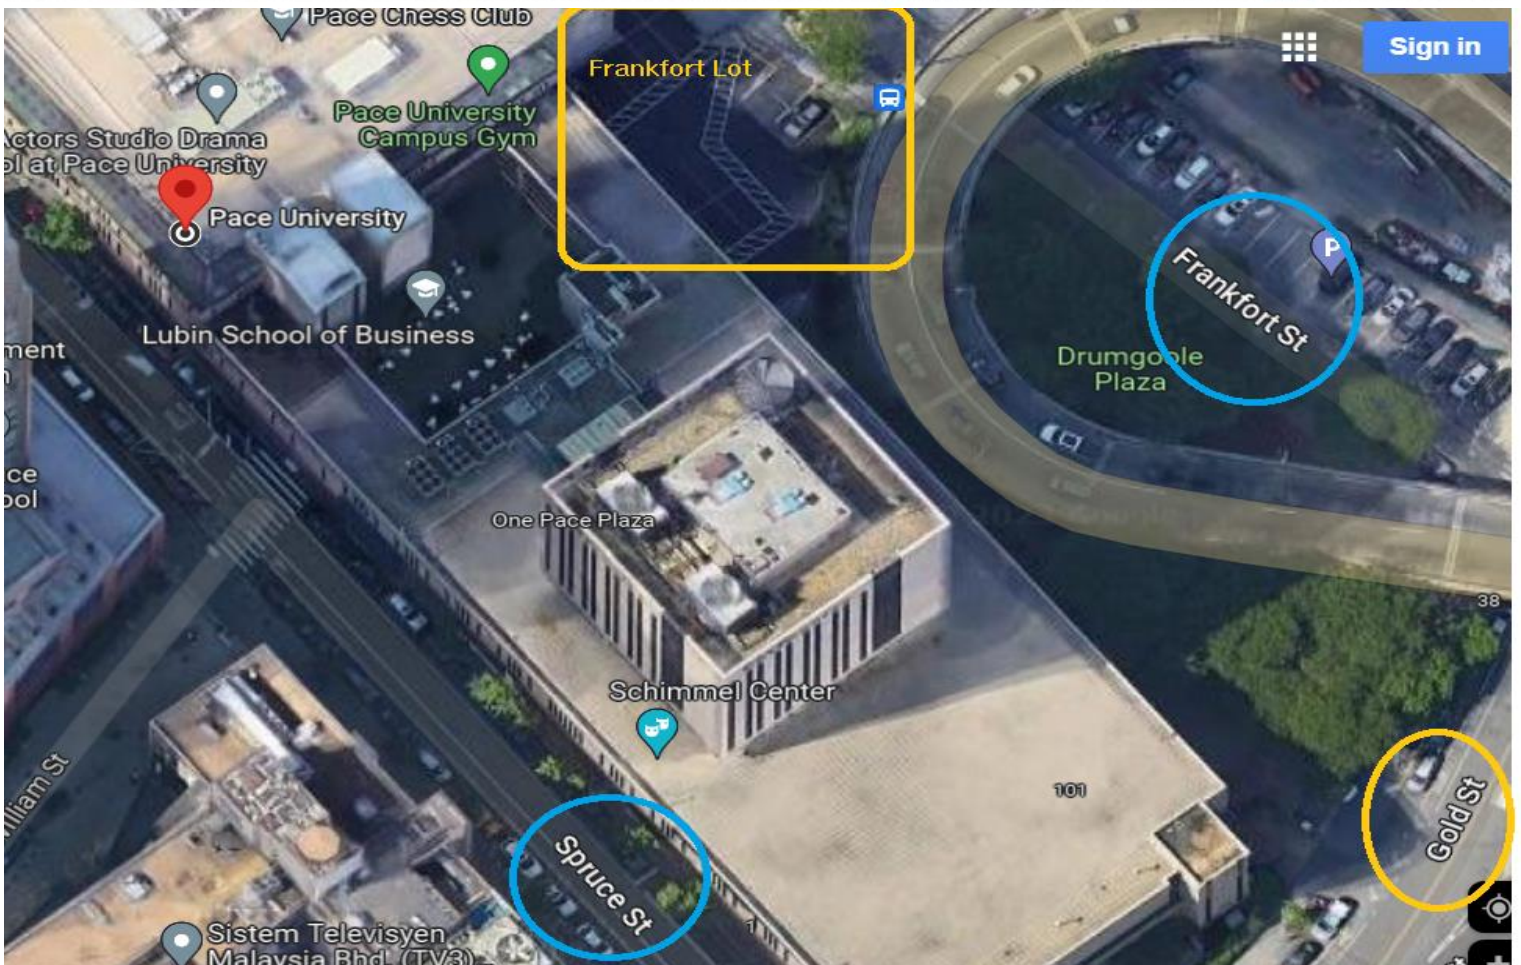

Departs from Pleasantville Campus Wilcox Hall Bus Stop – first stop at White Plains Law School and Final stop at **One Pace Plaza Campus in NYC – Frankfort Lot Bus Stop**

- Run 1 – departs at 6:20 a.m.
- Run 2 – departs at 9:00 a.m.
- Run 3 – departs at 1:30 p.m.
- Run 4 – departs at 4:30 p.m.
- Run 5 – departs at 8:30 p.m.

Our new location is on Frankfort Street **(see illustration of Frankfort Lot).**

Effective immediately through 2026, this is where you will board Pace Intercampus shuttle services **Monday through Friday ONLY.**

Charter Buses (25 to 36+ passengers), Frankfort Street, this is also our assigned area for boarding. An alternative location, **ONLY when needed**, is Gold Street / Spruce Street around the corner of Frankfort Lot **(see illustration below).**