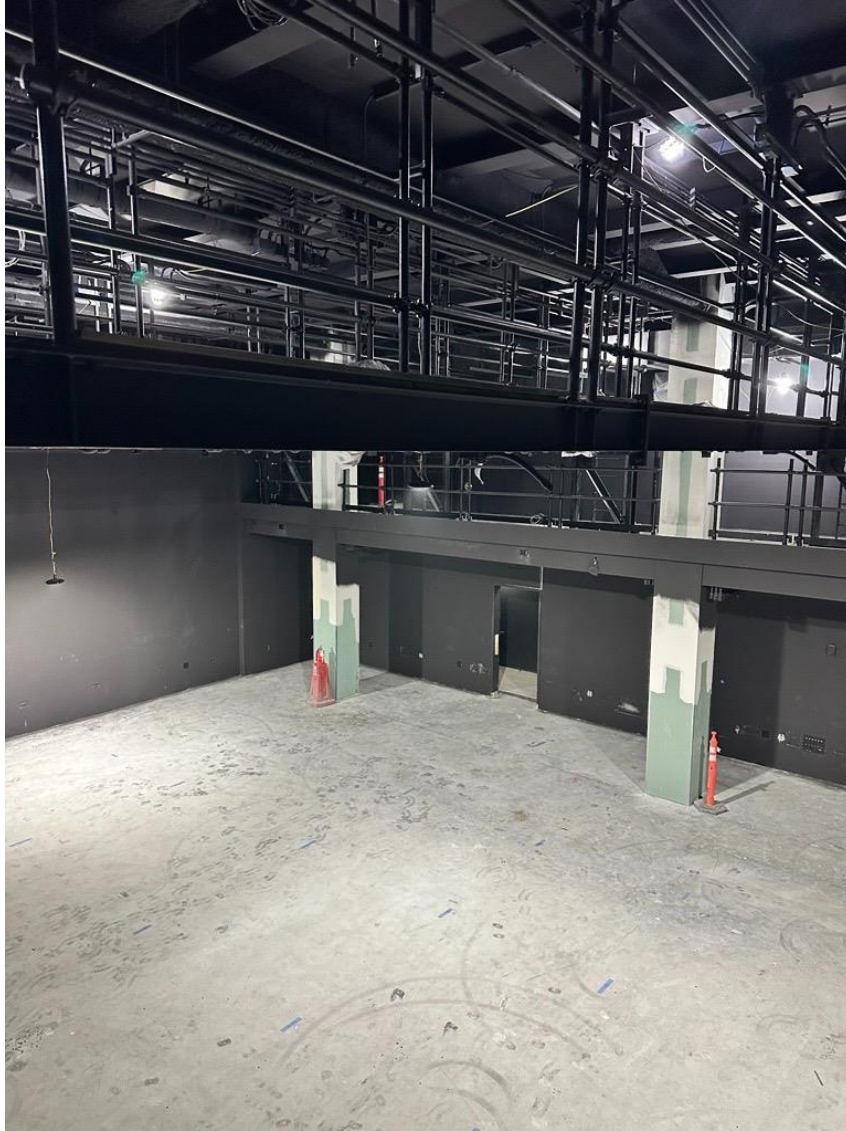

1 Pace Plaza East Renovation - Progress Photos

Schimmel Theater project.

Schimmel Theater fly tower progress.

1 Pace Plaza East Renovation - Progress Photos

The Stoop and Ground Floor progress.

1 Pace Plaza East Renovation - Progress Photos

BlackBox Theater progress.

Garden Theater progress.

1 Pace Plaza East Renovation - Progress Photos

University Markerspace progress.

Drafting Studio progress.

1 Pace Plaza East Renovation - Progress Photos

Typical Rehearsal Studio progress.

18th Floor Residential Amenity Space Floor Installation Progress.