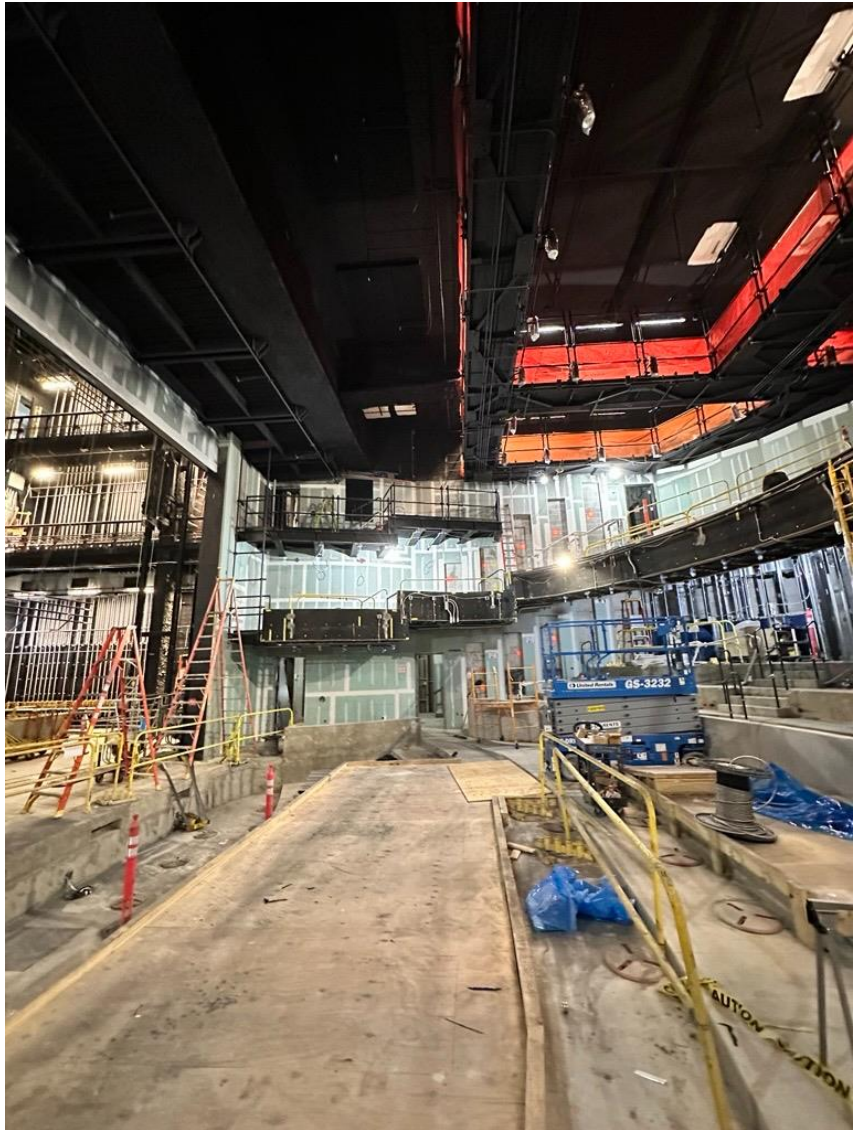

1 Pace Plaza East Renovation - Progress Photos

Schimmel Theater project.

Schimmel Theater fly tower progress.

1 Pace Plaza East Renovation - Progress Photos

The Stoop and Ground Floor progress.

1 Pace Plaza East Renovation - Progress Photos

BlackBox Theater progress.

Garden Theater progress.

1 Pace Plaza East Renovation - Progress Photos

University Markerspace progress.

Drafting Studio progress.

1 Pace Plaza East Renovation - Progress Photos

Typical Rehearsal Studio progress.

18th Floor Residential Amenity Space Floor Installation Progress.