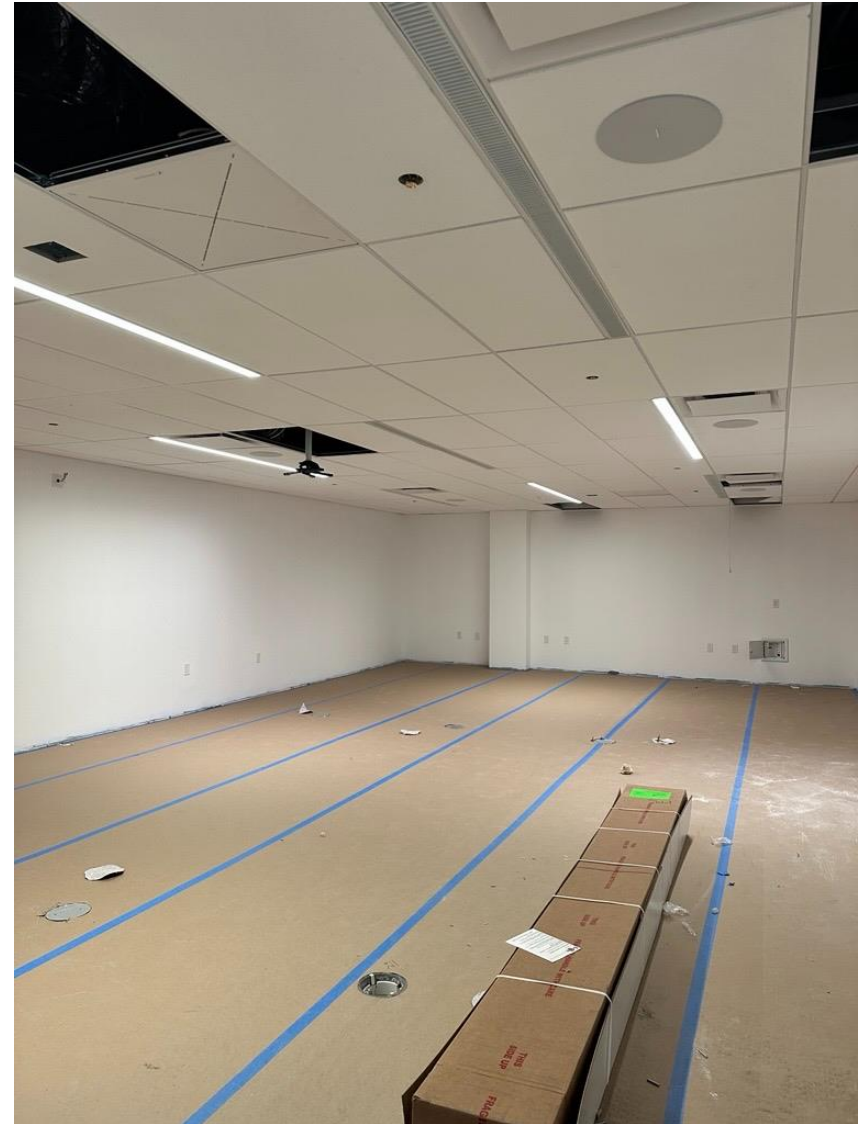

1 Pace Plaza East Renovation - Progress Photos

Schimmel Theater project.

Schimmel Theater fly tower progress.

1 Pace Plaza East Renovation - Progress Photos

The Stoop and Ground Floor progress.

1 Pace Plaza East Renovation - Progress Photos

BlackBox Theater progress.

Garden Theater progress.

1 Pace Plaza East Renovation - Progress Photos

University Markerspace progress.

Drafting Studio progress.

1 Pace Plaza East Renovation - Progress Photos

Typical Rehearsal Studio progress.

18th Floor Residential Amenity Space Floor Installation Progress.