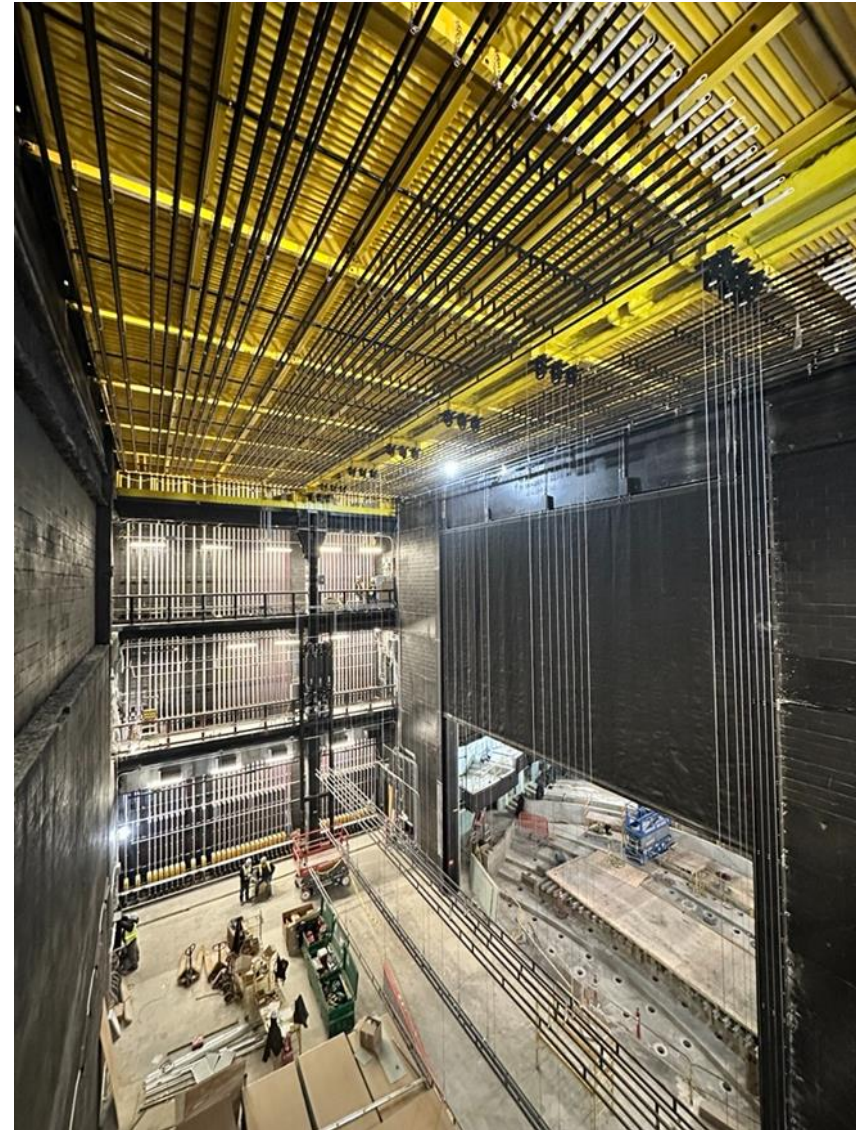

1 Pace Plaza East Renovation - Progress Photos

Schimmel Theater project.

Schimmel Theater fly tower progress.

1 Pace Plaza East Renovation - Progress Photos

The Stoop and Ground Floor progress.

1 Pace Plaza East Renovation - Progress Photos

BlackBox Theater progress.

Garden Theater progress.

1 Pace Plaza East Renovation - Progress Photos

University Markerspace progress.

Drafting Studio progress.

1 Pace Plaza East Renovation - Progress Photos

Typical Rehearsal Studio progress.

18th Floor Residential Amenity Space Floor Installation Progress.