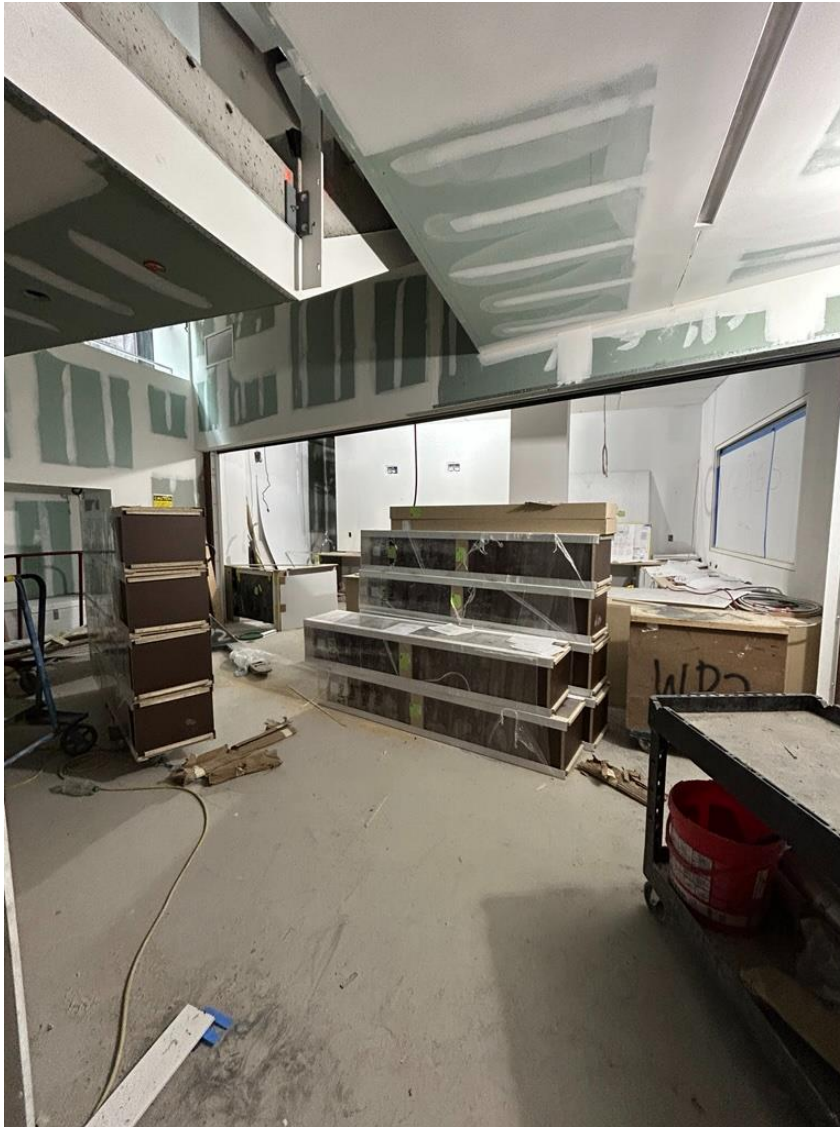

1 Pace Plaza East Renovation - Progress Photos

Gold Street New Freight Car Ramp

*Cellar Kitchen Fiberglass Reinforced Plastic Wall Panels
Ongoing*

1 Pace Plaza East Renovation - Progress Photos

Cellar Café Millwork Installation

1 Pace Plaza East Renovation - Progress Photos

Residential Entry Turnstiles Installation

Spruce Street Stoop Ornamental Mesh Installation

1 Pace Plaza East Renovation - Progress Photos

Level 2 Rehearsal Room Floor Installation

Level 2 Podium Elevator Lobby

1 Pace Plaza East Renovation - Progress Photos

Level 18 Amenity Space Hood Installation