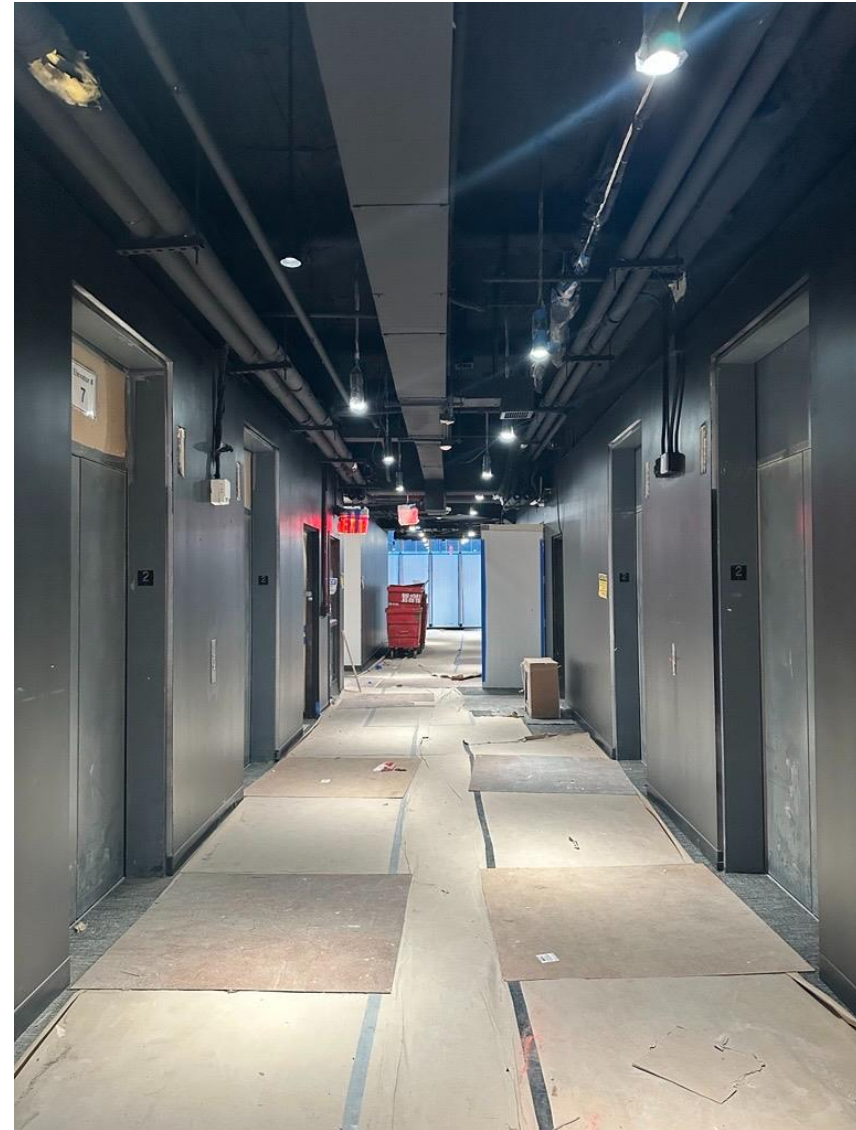

1 Pace Plaza East Renovation - Progress Photos

Gold Street New Freight Car Ramp

*Cellar Kitchen Fiberglass Reinforced Plastic Wall Panels
Ongoing*

1 Pace Plaza East Renovation - Progress Photos

Cellar Café Millwork Installation

1 Pace Plaza East Renovation - Progress Photos

Residential Entry Turnstiles Installation

Spruce Street Stoop Ornamental Mesh Installation

1 Pace Plaza East Renovation - Progress Photos

Level 2 Rehearsal Room Floor Installation

Level 2 Podium Elevator Lobby

1 Pace Plaza East Renovation - Progress Photos

Level 18 Amenity Space Hood Installation