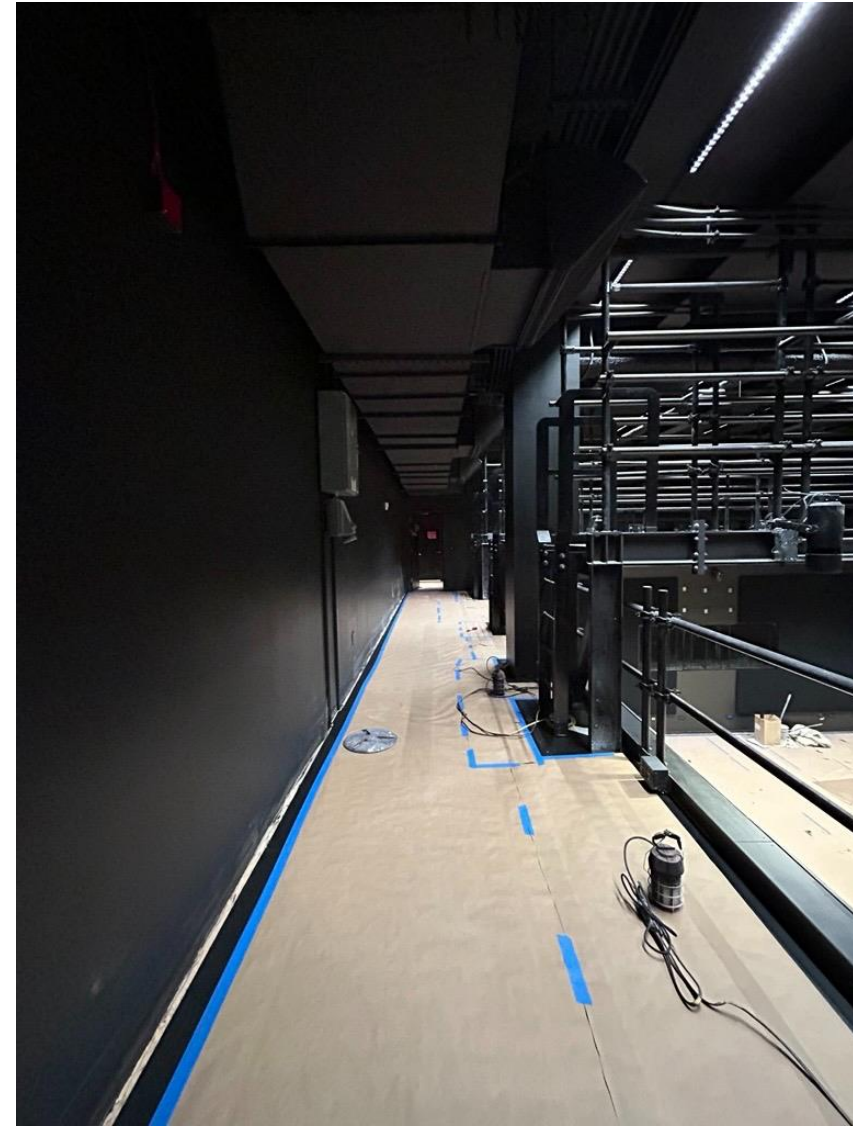

# 1 Pace Plaza East Renovation - Progress Photos

*Garden Level Elevator Lobby Progress*

*Spruce Street Stoop Ornamental Mesh Installation*

# 1 Pace Plaza East Renovation - Progress Photos

*BlackBox Theater Progress*

# 1 Pace Plaza East Renovation - Progress Photos

*Level 3 Costume Shop Office Progress*

*Level 2 Podium Elevator Lobby*