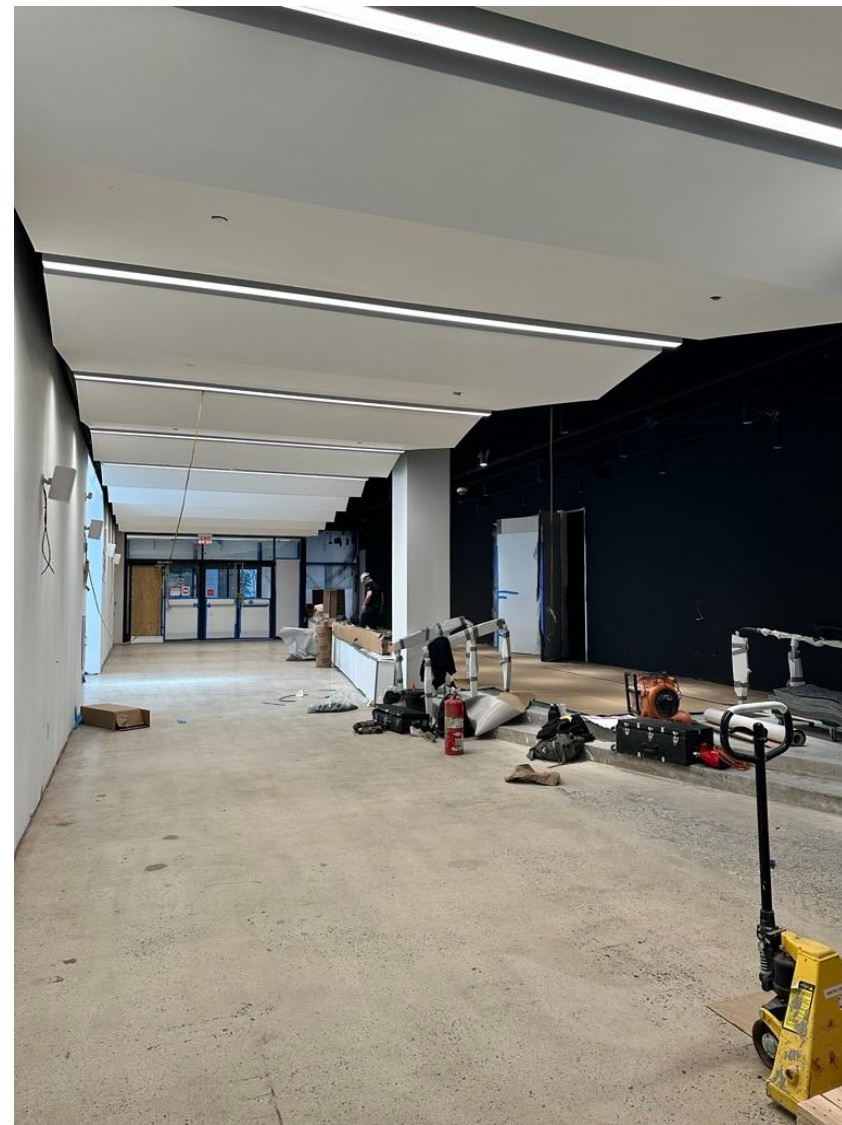

# 1 Pace Plaza East Renovation - Progress Photos

*Garden Level Lobby Progress*

# 1 Pace Plaza East Renovation - Progress Photos

*Garden Level Elevator Lobby Progress*

*Spruce Street Stoop Ornamental Mesh Installation*

# 1 Pace Plaza East Renovation - Progress Photos

*BlackBox Theater Progress*

# 1 Pace Plaza East Renovation - Progress Photos

*Level 3 Costume Shop Office Progress*

*Level 2 Podium Elevator Lobby*