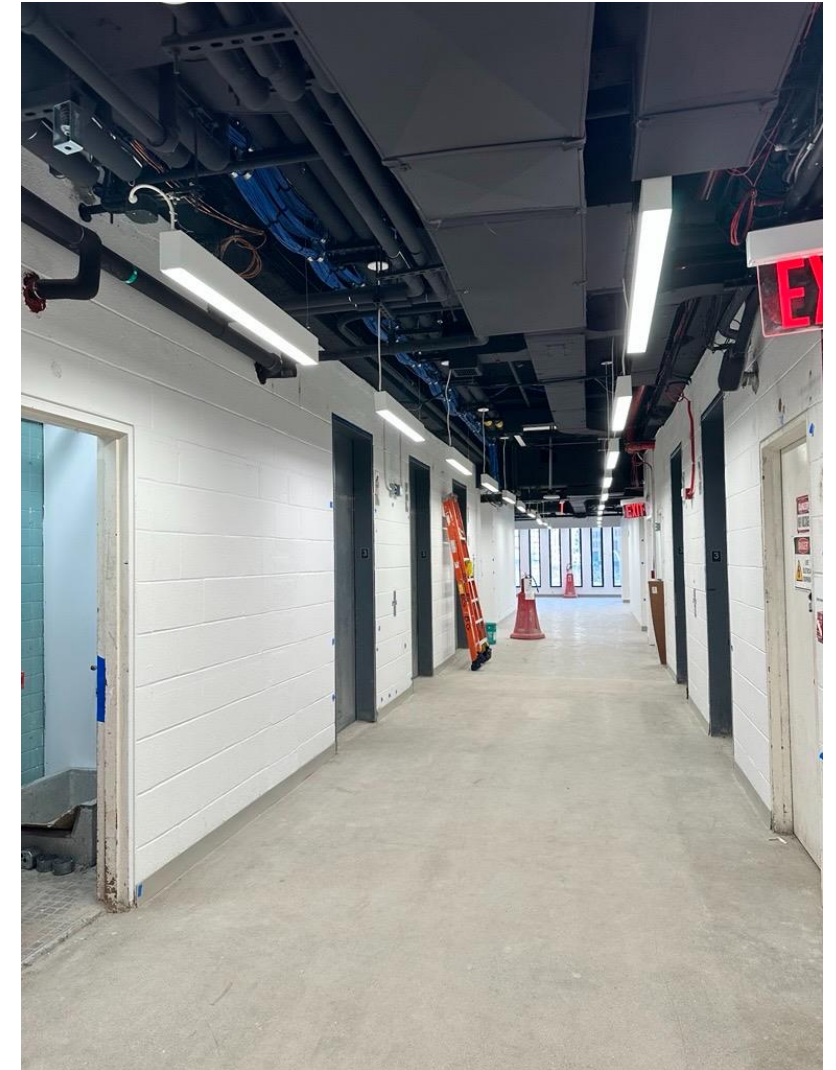

# 1 Pace Plaza East Renovation - Progress Photos

*Garden Level Elevator Lobby Progress*

*Spruce Street Stoop Ornamental Mesh Installation*

# 1 Pace Plaza East Renovation - Progress Photos

*BlackBox Theater Progress*

# 1 Pace Plaza East Renovation - Progress Photos

*Level 3 Costume Shop Office Progress*

*Level 2 Podium Elevator Lobby*