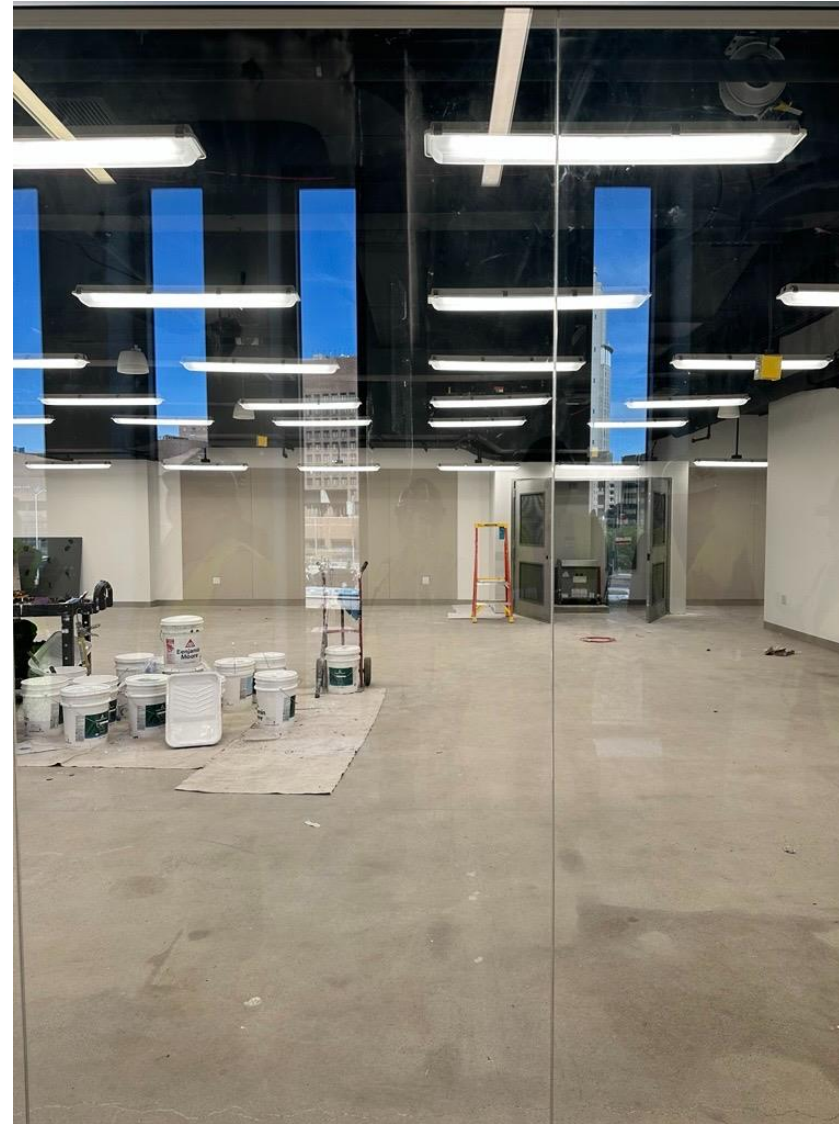

1 Pace Plaza East Renovation - Progress Photos

Schimmel Theater Pre-Function Lobby.

Garden Level entry.

1 Pace Plaza East Renovation - Progress Photos

Schimmel Theater gridiron progress.

Cleaning of the Garden Theater rails.

1 Pace Plaza East Renovation - Progress Photos

Vocal Room progress.

Costume Shop viewed from the North Corridor.

1 Pace Plaza East Renovation - Progress Photos

Animation Studio progress.

3rd Floor Common Spaces.