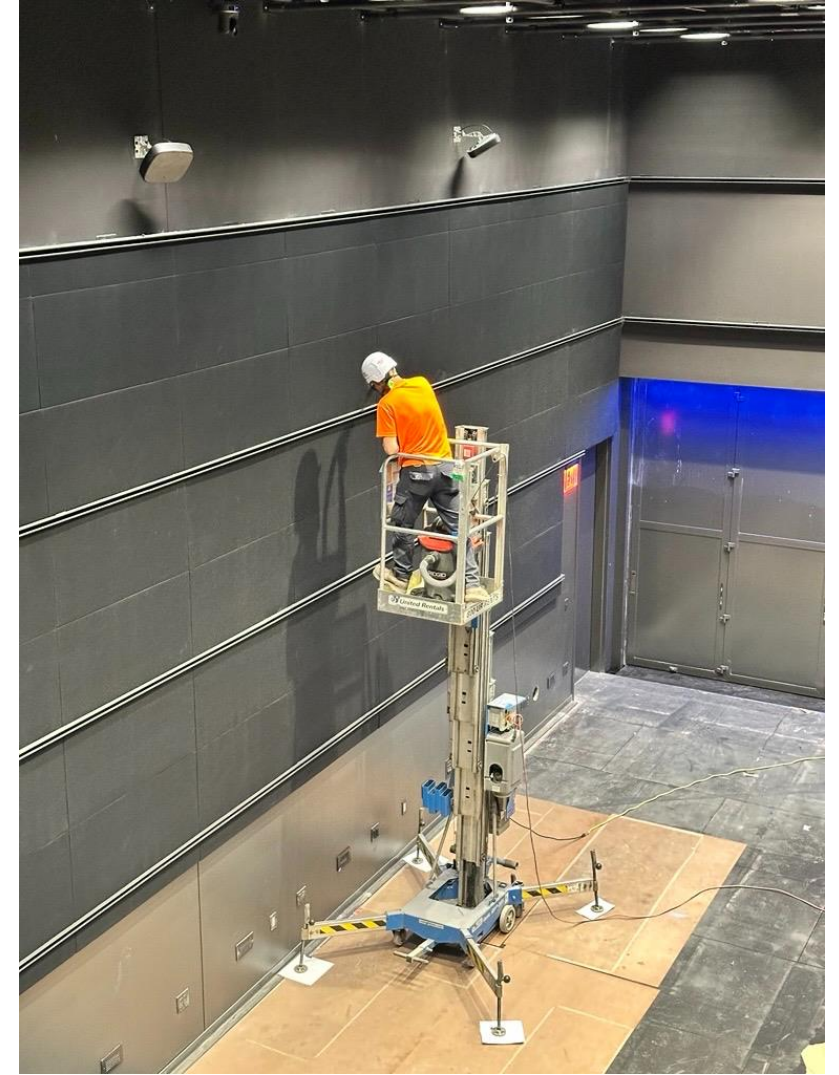

1 Pace Plaza East Renovation - Progress Photos

Schimmel Theater Pre-Function Lobby.

Garden Level entry.

1 Pace Plaza East Renovation - Progress Photos

Schimmel Theater gridiron progress.

Cleaning of the Garden Theater rails.

1 Pace Plaza East Renovation - Progress Photos

Vocal Room progress.

Costume Shop viewed from the North Corridor.

1 Pace Plaza East Renovation - Progress Photos

Animation Studio progress.

3rd Floor Common Spaces.