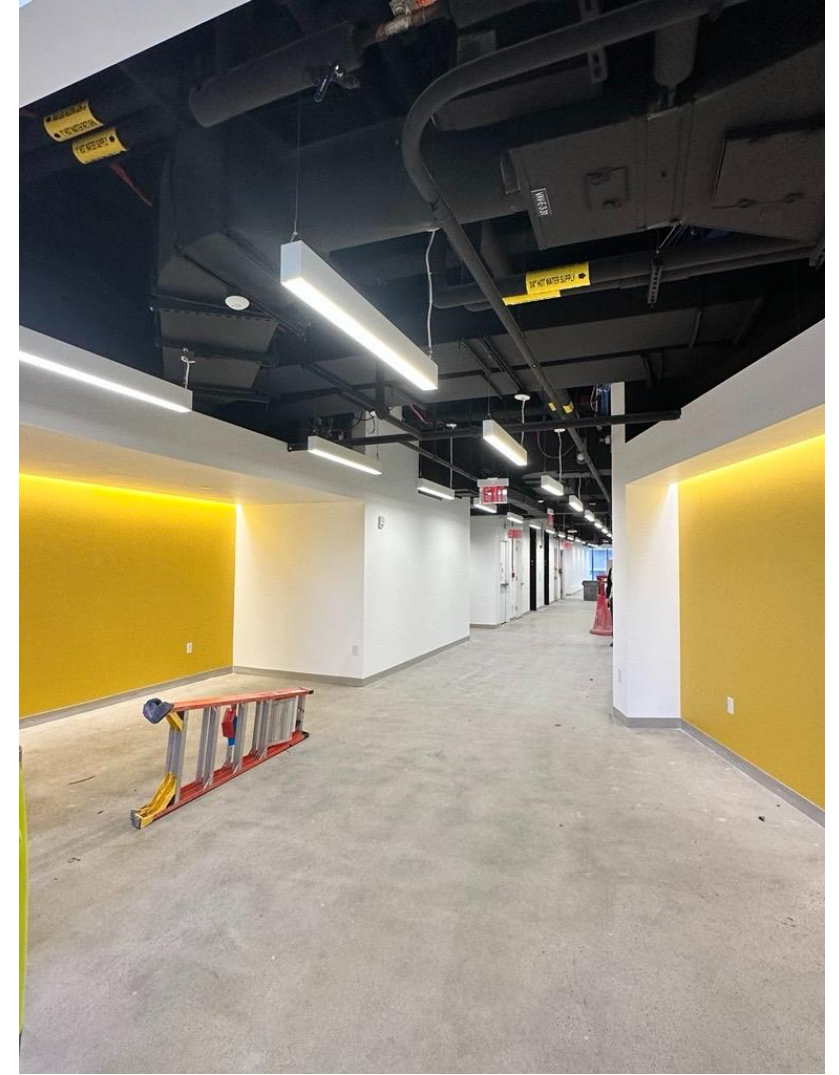

1 Pace Plaza East Renovation - Progress Photos

Schimmel Theater Pre-Function Lobby.

Garden Level entry.

1 Pace Plaza East Renovation - Progress Photos

Schimmel Theater gridiron progress.

Cleaning of the Garden Theater rails.

1 Pace Plaza East Renovation - Progress Photos

Vocal Room progress.

Costume Shop viewed from the North Corridor.

1 Pace Plaza East Renovation - Progress Photos

Animation Studio progress.

3rd Floor Common Spaces.