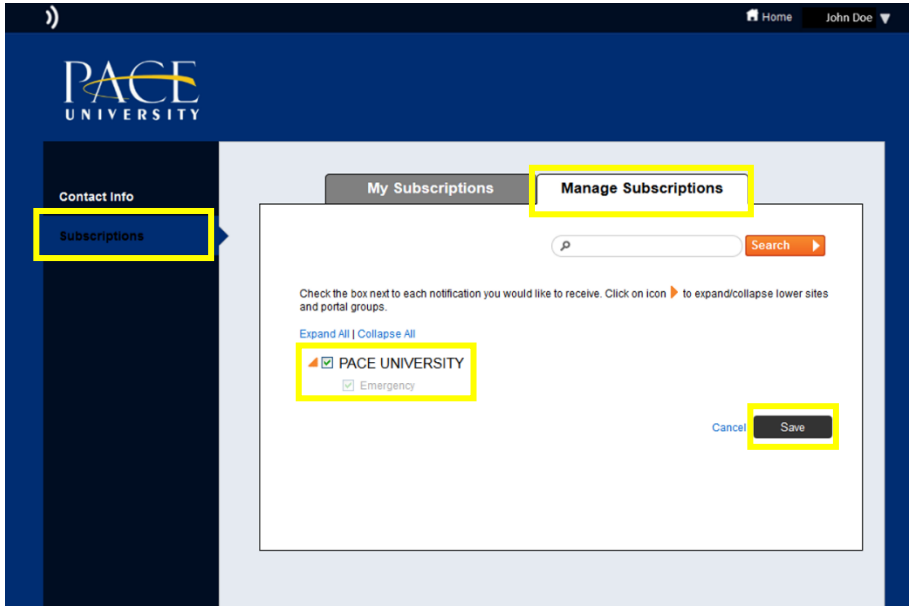

Steps for visitors to unsubscribe from the PaceAlert Guest Portal:

1. To unsubscribe from Pace University alert notifications, log into: www.pace.edu/visitoralert with the email address and password for your account.
2. Select **Subscriptions** on the left panel and then select the **Manage Subscriptions** tab.
3. Uncheck the box next to PACE UNIVERSITY and click **Save**.

Related terms: Pace Alert Guest Portal