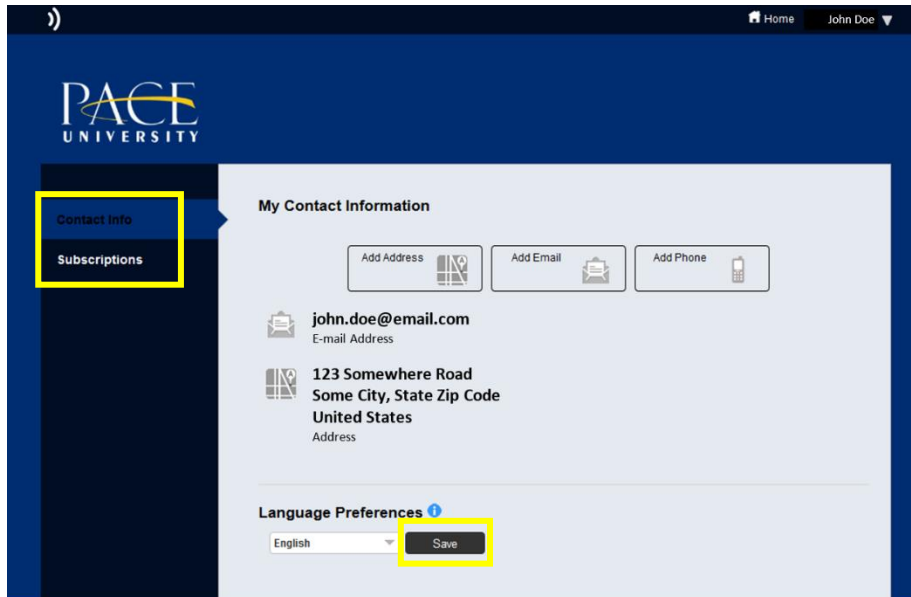

5. A confirmation email will be sent to the email address you provided. You'll need to follow the instructions in the email to complete your registration and activate your subscription.
6. Once activated, you'll be able to log in to the PaceAlert Guest Portal to set up and/or manage all of your contact information and subscription preferences. Click **Save** after any changes.

7. To log out, hover your mouse over your displayed name on the top right corner of the screen and select **sign out** from the dropdown menu.

Note: If you forget your password, click on the **Forgot your password?** link on the login screen. An email will be sent to the email address you provided during setup from which you can then reset your password.